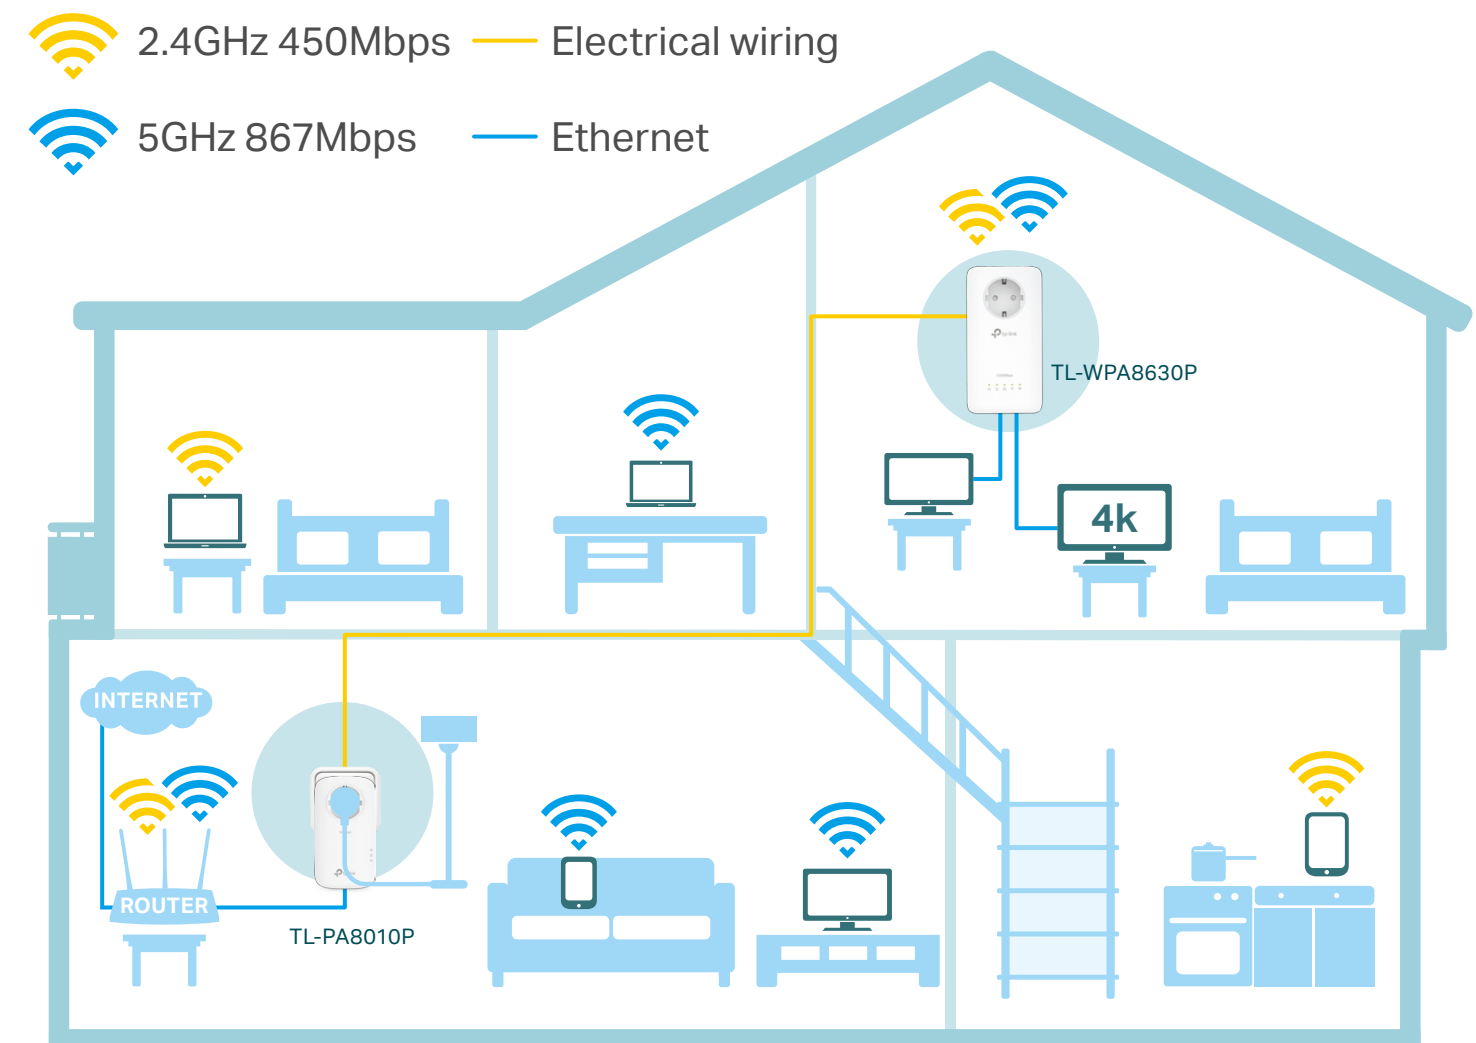

## 2 × 2 MIMO for More Throughput over Powerline

2 × 2 MIMO technology is like adding an extra lane on a highway. It establishes multiple simultaneous connections so you can enjoy 2× faster, more stable powerline speeds.

## Wi-Fi Auto-Sync for Unified Wi-Fi Network

Simply set up a Wi-Fi network and apply any changes across all powerline adapters with Wi-Fi Clone and Wi-Fi Move.

## HomePlug AV2 Standard Compliant

HomePlug AV2 provides users with stable, high-speed data transfer rates of up to 1300Mbps on a line length of up to 300 meters.

## Speed

- HomePlug AV2 – Provides up to 1300Mbps high speed data transmission over a home's existing electrical wiring
- Wireless AC Standard – Dual-band Wi-Fi speeds of 450Mbps on the 2.4GHz band and 867Mbps on the 5GHz band
- Multiple Gigabit Ports – Three gigabit ethernet ports for game consoles, smart TVs, or media receivers