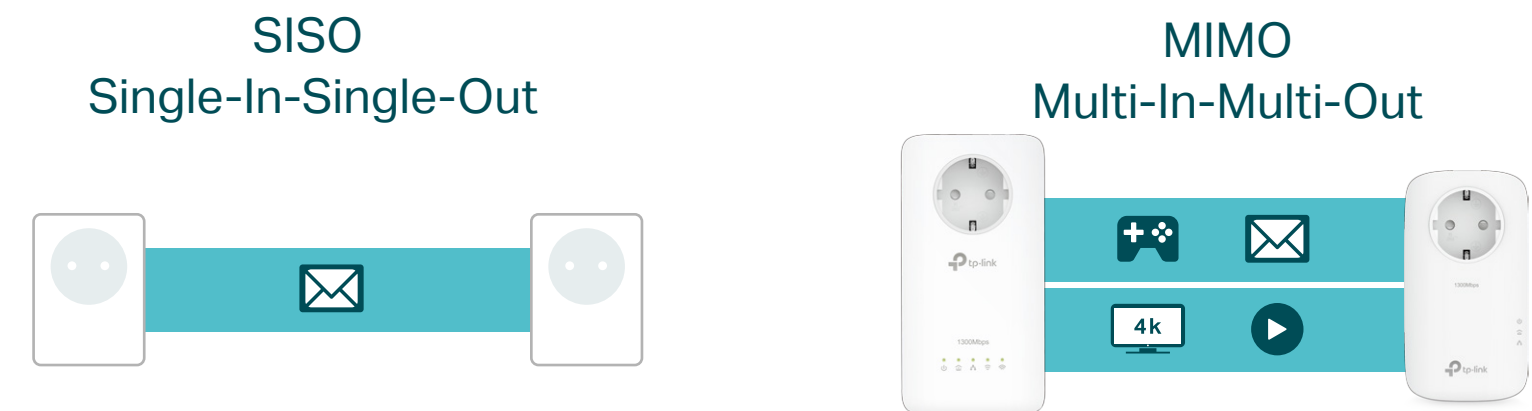

## Fast Dual Band Wi-Fi for Every Need in Every Room

450Mbps (2.4GHz) is ideal for browsing the web and video chatting, while 867Mbps (5GHz) is perfect for HD streaming and lag-free gaming.

## 2 × 2 MIMO for More Throughput over Powerline

2 × 2 MIMO technology is like adding an extra lane on a highway. It establishes multiple simultaneous connections so you can enjoy 2× faster, more stable powerline speeds.