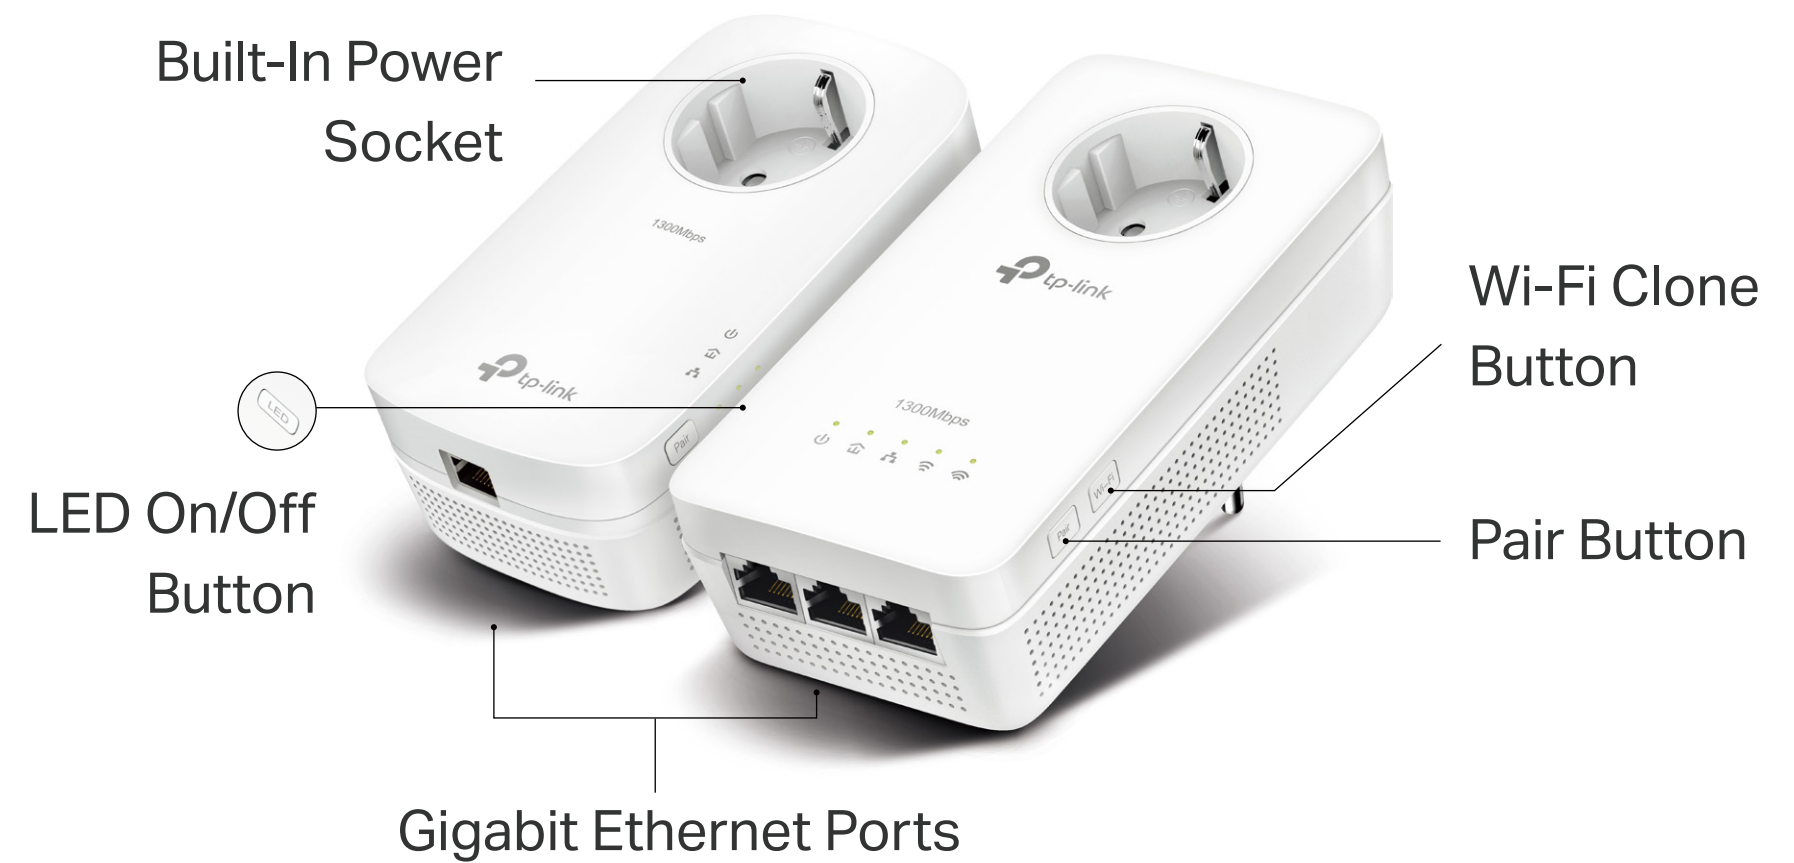

Specifications

Hardware

- Transmission Speeds:
  Powerline: up to 1300 Mbps
  Ethernet: 10/100/1000 Mbps
- Standards and Protocols:
  HomePlug AV2, IEEE 1901, IEEE 802.3, IEEE 802.3u, IEEE 802.11b/g/n (2.4GHz), IEEE 802.11a/n/ac (5GHz)
- Interface: 3 Gigabit Ethernet Ports
- Plug Type: EU
- Button: Pair, LED On/Off, Wi-Fi/Wi-Fi Clone, Reset
- LED Indicator: Power, Powerline, Ethernet, Wi-Fi (2.4GHz), Wi-Fi (5GHz)
- Dimensions (W x D x H):
  TL-WPA8630P: 30 × 1.7 × 6.0 in. (75 × 42 × 152 mm)
  TL-PA8010P: 2.8 × 1.7 × 5.2 in. (72 × 42 × 131 mm)
- IGMP: IGMP v1/v2/v3
- Power Consumption:
  Maximum: 13.7W
  Typical: 11W
  Standby: 7W
- Range: Up to 300 meters/1000 feet over existing electrical wiring
- Compatibility: Compatible with all HomePlug AV & HomePlug AV2 standard powerline adapters